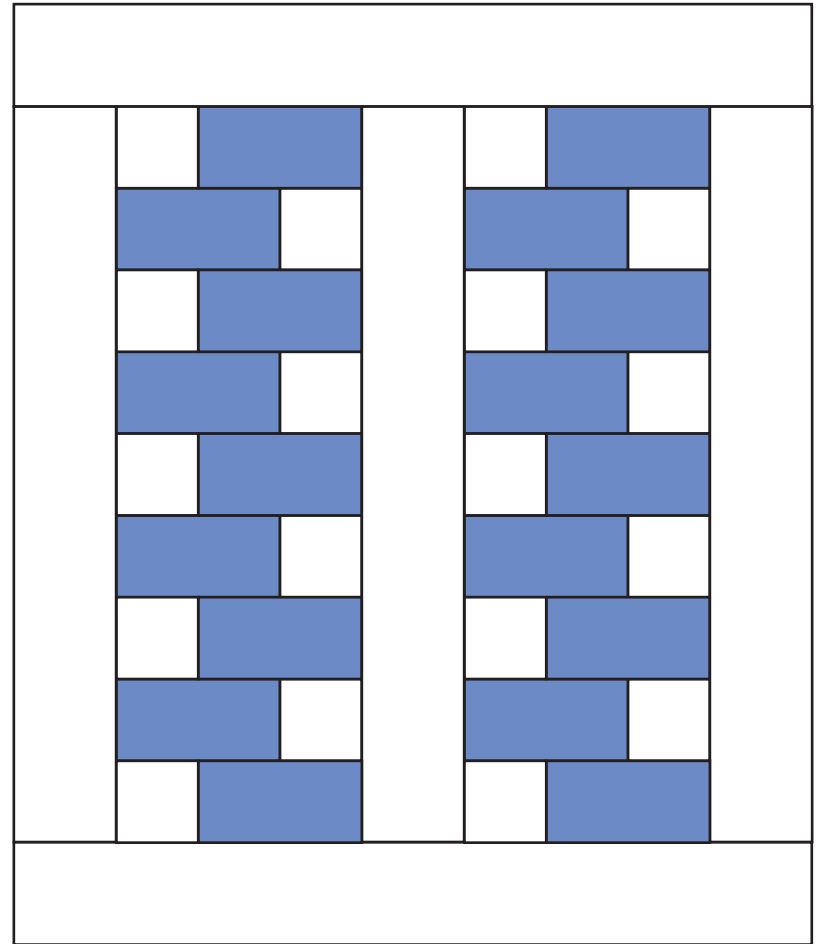

# Scrappy Pavers - Toddler (40" x 46")

5 1/2" sashing  
38" x 3  
40" x 2

4 1/2" squares  
x 18

4 1/2" x 8 1/2" bricks  
x 18

# Scrappy Pavers - Child (40" x 50")

5 1/2" sashing  
42" x 3  
40" x 2

4 1/2" squares  
x 20

4 1/2" x 8 1/2" bricks  
x 20

# Scrappy Pavers - Teen (40" x 58")

5 1/2" sashing  
50" x 3  
40" x 2

4 1/2" squares  
x 24

4 1/2" x 8 1/2" bricks  
x 24